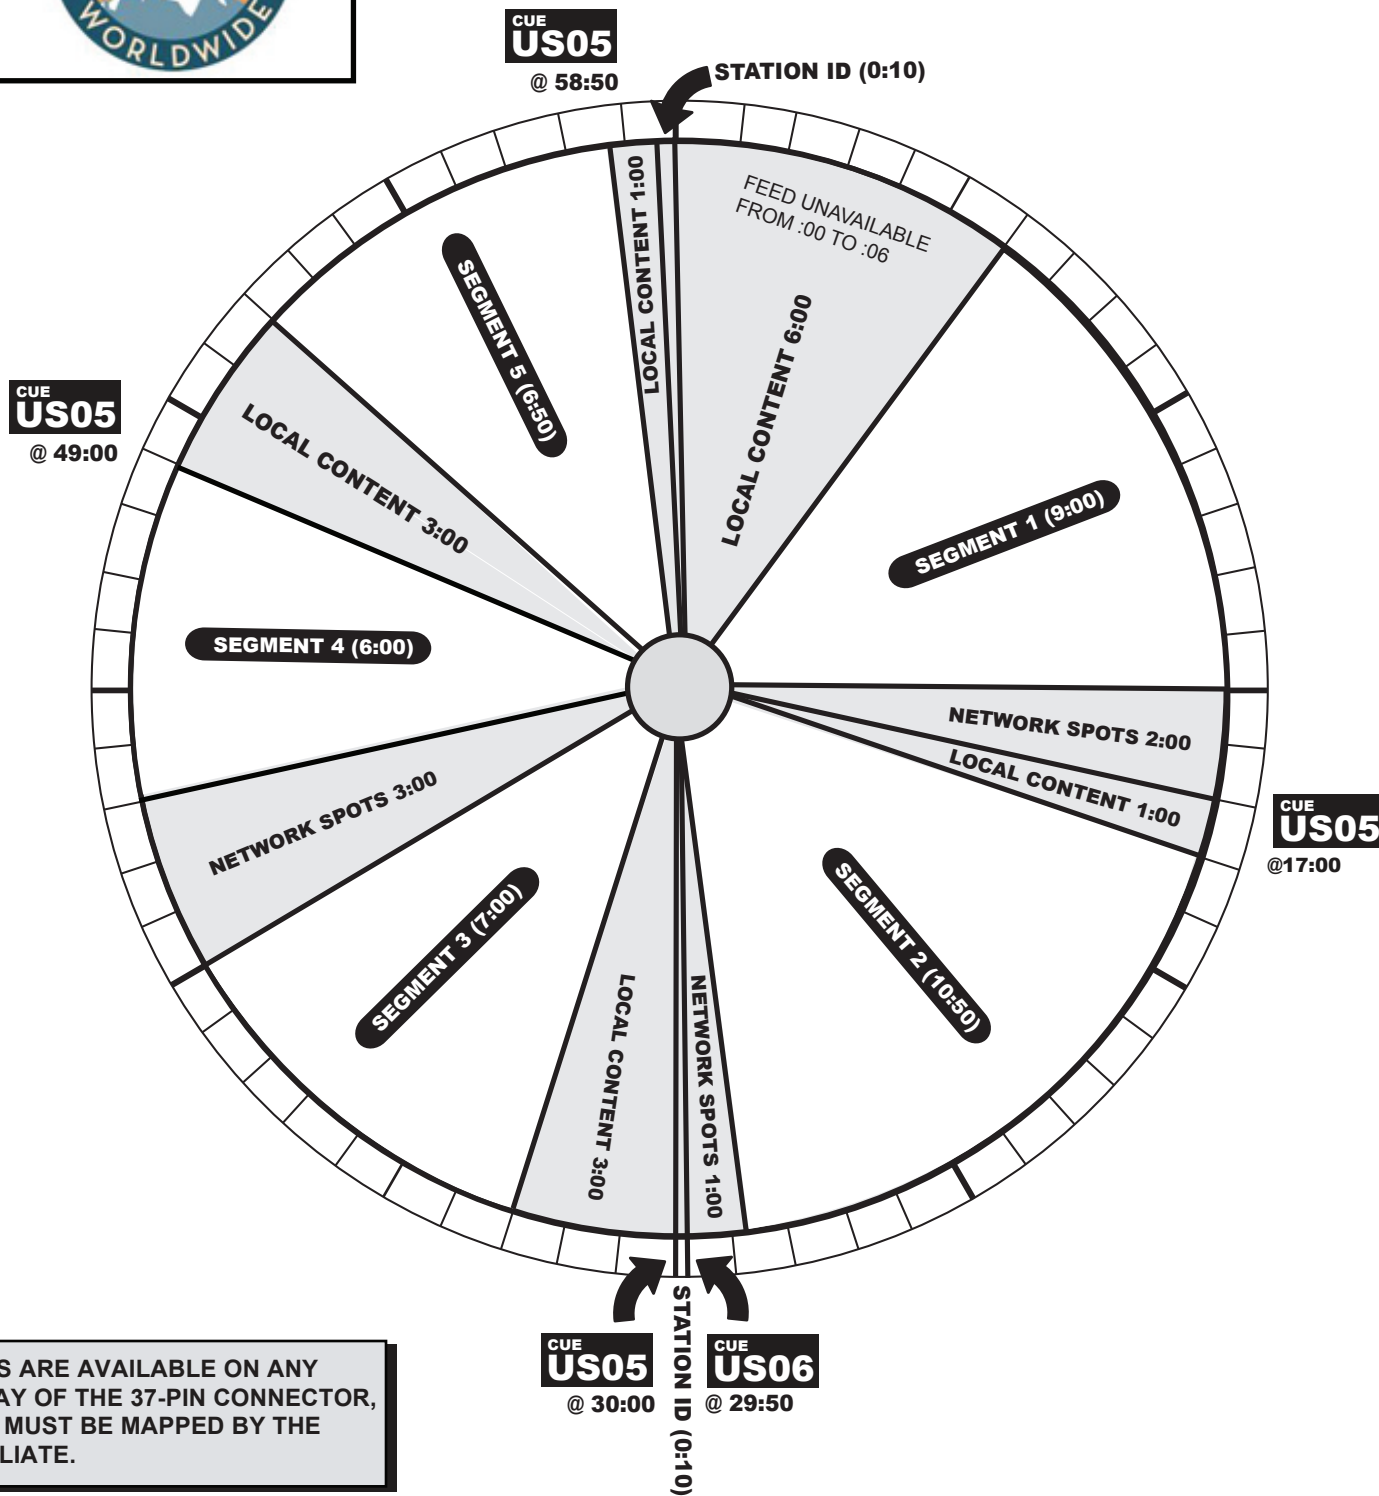

PROGRAM CLOCK AND
XDS SATELLITE DETAILS

XDS SATELLITE
NETWORK FEED TIME:
SAT 10 AM - 1 PM EASTERN

CUES ARE AVAILABLE ON ANY RELAY OF THE 37-PIN CONNECTOR, AND MUST BE MAPPED BY THE AFFILIATE.

For Technical Assistance, please call 303-925-1708.