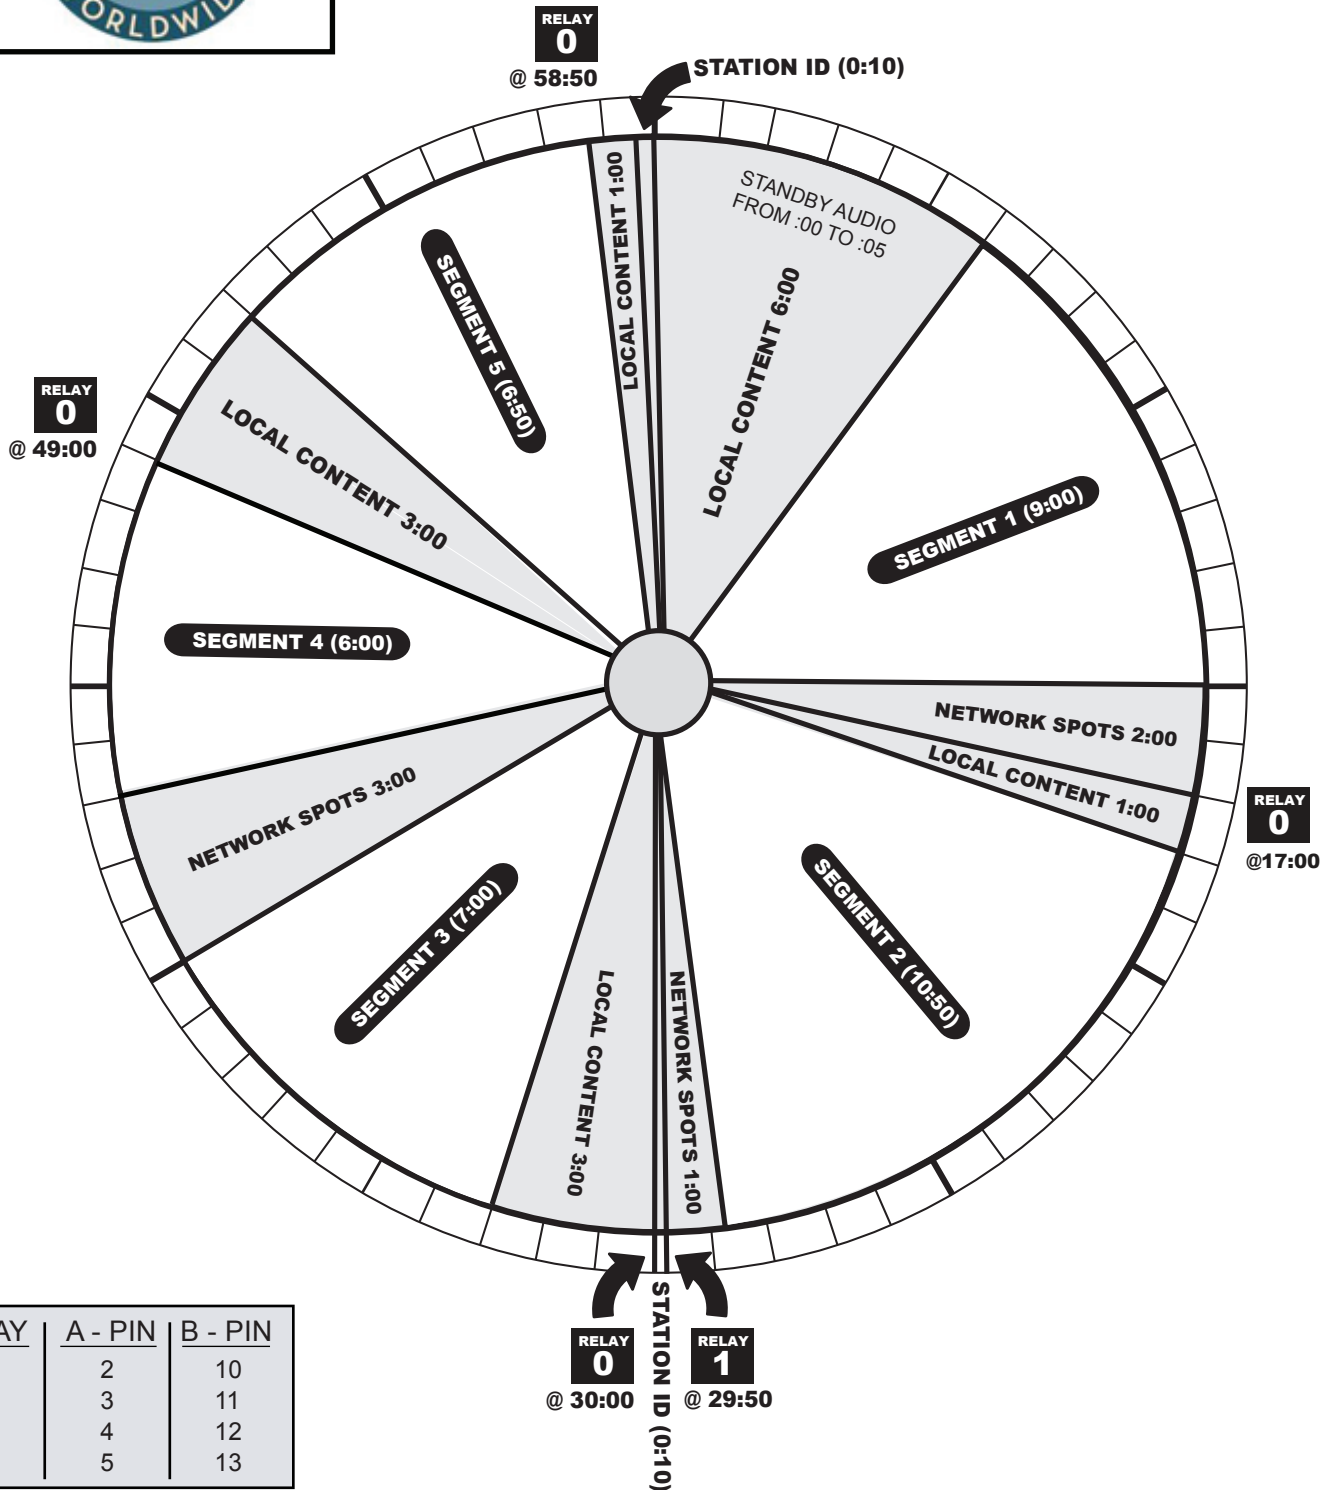

PROGRAM CLOCK AND
STARGIDE SATELLITE
DETAILS

PROVIDER: CLEAR CHANNEL
SERVICE: SPECIALS 1 - LEFT CHANNEL
LOGICAL ID: 28
CLOSURES: SG 0 AND SG 1
AIRTIME: SAT 10 AM – 1 PM EASTERN

RELAY	A - PIN	B - PIN
0	2	10
1	3	11
2	4	12
3	5	13

NOTES:

- All breaks times are hard breaks.
- Unless otherwise noted, Local Content breaks will be covered with national spots.