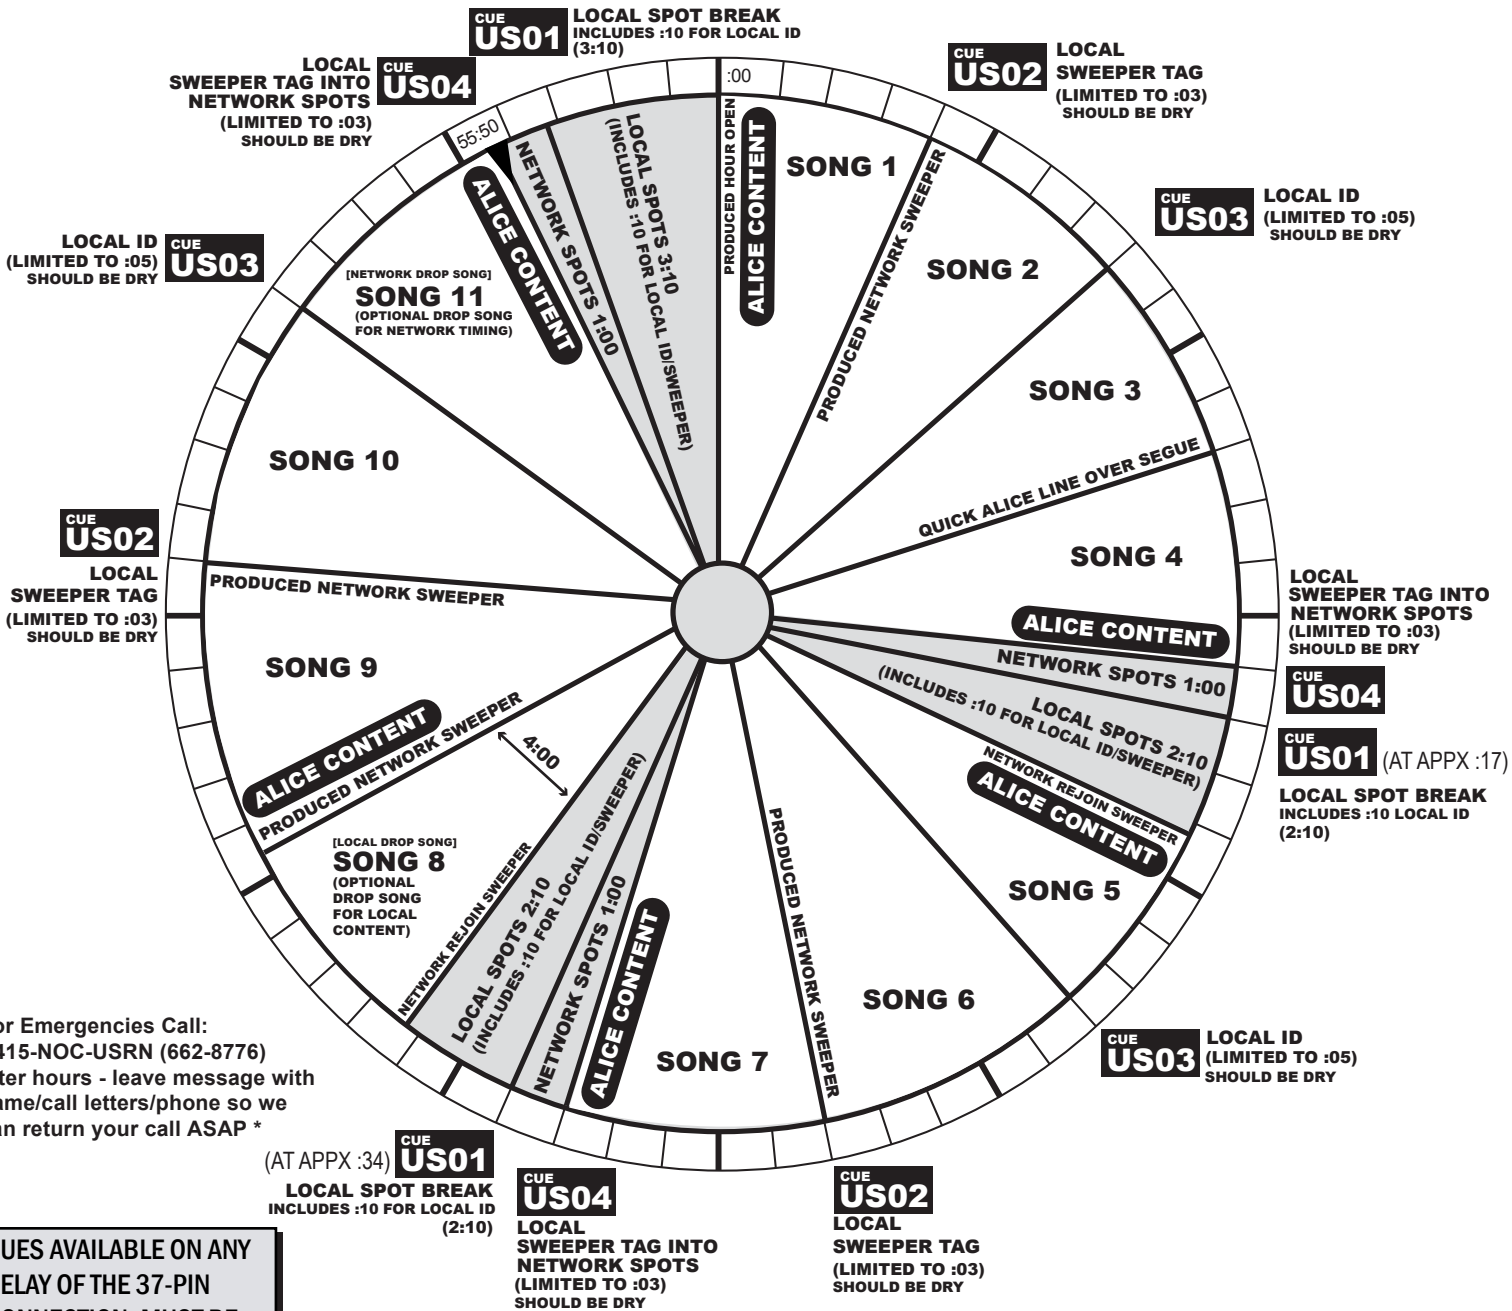

# Nights with Alice Cooper

## PROGRAM CLOCK

XDS SATELLITE - STEREO  
 NETWORK FEED TIME:  
 7 PM - MIDNIGHT (ET)  
 EFFECTIVE FEB. 01, 2010

For Emergencies Call:  
 \* 415-NOC-USRN (662-8776)  
 after hours - leave message with  
 name/call letters/phone so we  
 can return your call ASAP \*

### NOTES:

- "Network Optional Drop Songs" in this format give us the option of dropping records for show timing. If a song is dropped, there will still be either network sweepers and/or cues in place to trigger local ID's.
- Local Spots will be "covered" by national spots for affiliates who are not sold out.
- **ALICE CONTENT** will include any voiceovers, features or interviews.
- Additional sweepers may be added between songs for show timing. These will always be followed by **US02**.